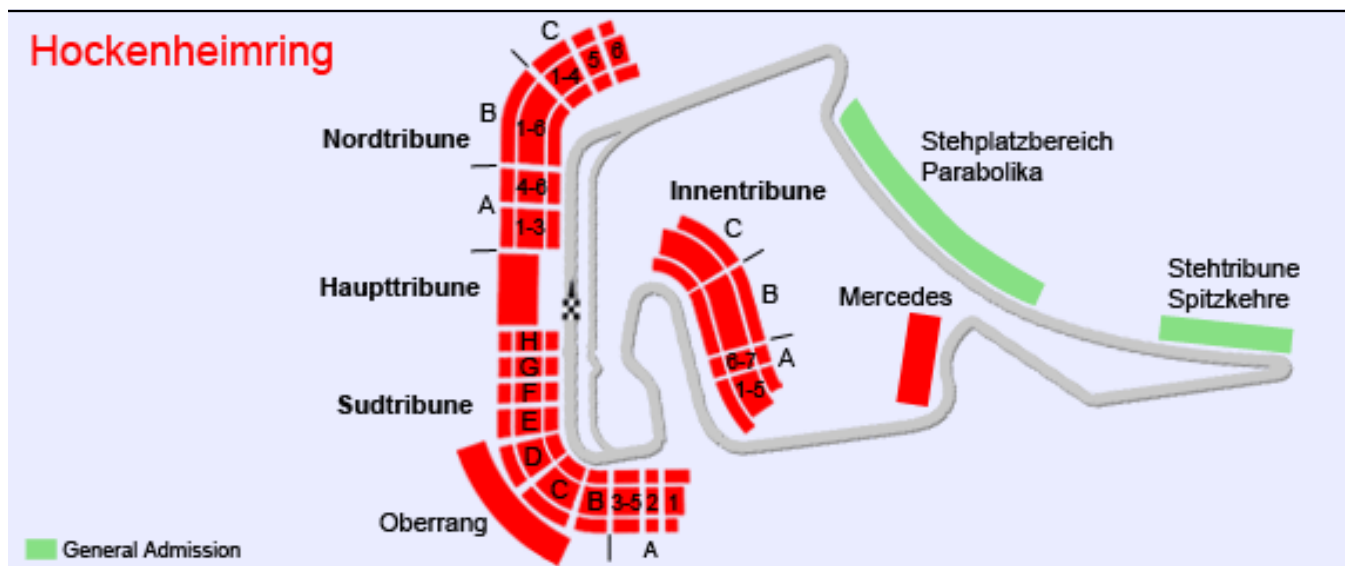

The current normal ticket prices are expected to be available until 16 July 2010.

Viewing Area	Entry	Facilities	Type	Price (\$)
General Admission				
General Admission - Spitzkehre 1	Fri - Sun		Adult	220
General Admission - Parabolika	Fri - Sun		Adult	147 sold out
Haupttribune				
Haupttribune	Fri - Sun		Adult	663
Innentribune				
Innentribune C Covered	Fri - Sun		Adult	442
Innentribune A (Zone 6-7) Covered	Fri - Sun		Adult	368
Innentribune B Covered	Fri - Sun		Adult	368
Innentribune C Middle Uncovered	Fri - Sun		Adult	368
Innentribune C Middle Uncovered	Sun		Adult	338
Innentribune A (Zone 1-5) Covered	Fri - Sun		Adult	294 sold out
Innentribune A Middle (Zone 6-7) Uncovered	Fri - Sun		Adult	294