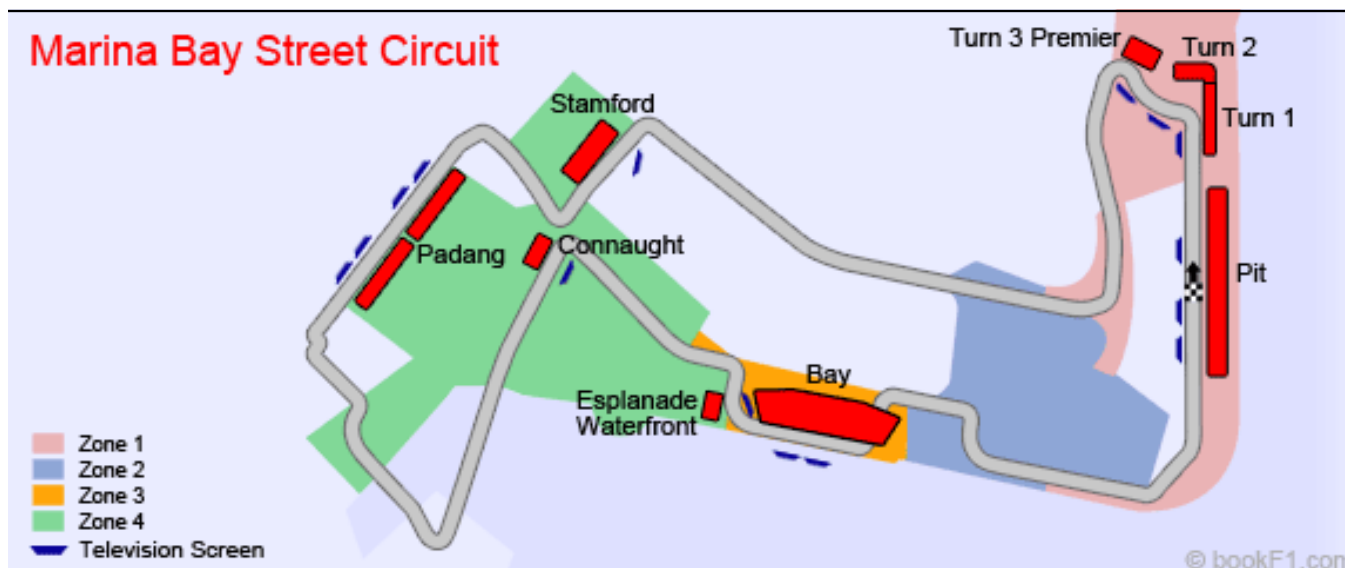

Singapore Formula 1 Grand Prix

RACE TICKETS

21 September 2012 to 23 September 2012

This price list and information was generated on 21/05/12 21:43. All content in this document is subject to change without notice so please check www.bookf1.com for the latest information.

The current normal ticket prices are expected to be available until 16 September 2012.

Viewing Area	Entry	Facilities	Type	Price (£)
Zone 1				
Turn 3 Premier	Fri-Sun		Adult	1,078
Pit	Fri-Sun		Adult	634
Turn 1	Fri-Sun		Adult	634
Turn 2	Fri-Sun		Adult	634
Pit	Sun		Adult	516
Marina Pit Wheelchair	Fri-Sun		Disabled	246
Zone 3				
Bay	Fri-Sun		Adult	147
Zone 4				
Connaught	Fri-Sun		Adult	354
Esplanade Waterfront	Fri-Sun		Adult	354
Stamford	Fri-Sun		Adult	354
Padang	Fri-Sun		Adult	294
Empress Place Wheelchair	Fri-Sun		Disabled	109
Walkabout