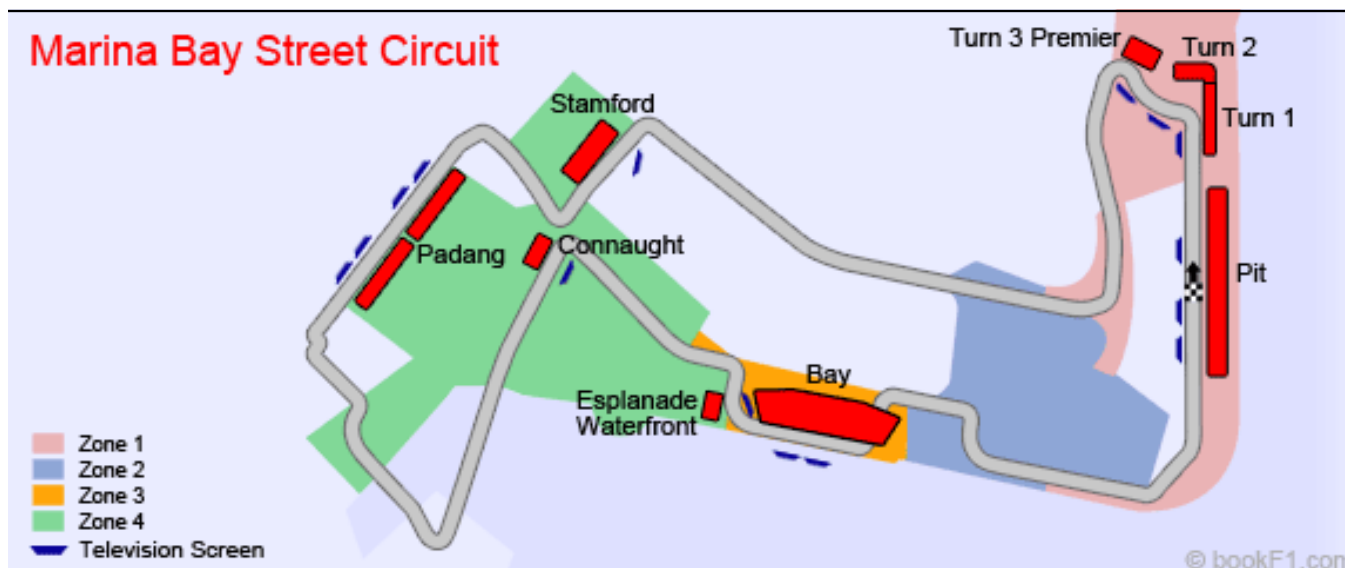

The current early bird ticket prices are expected to be available until 30 April 2012.

Viewing Area	Entry	Facilities	Type	Price (£)
Zone 1				
Turn 3 Premier	Fri-Sun		Adult	1,103
Pit	Fri-Sun		Adult	548
Turn 1	Fri-Sun		Adult	548
Turn 2	Fri-Sun		Adult	548
Pit	Sun		Adult	475
Marina Pit Wheelchair	Fri-Sun		Disabled	223
Zone 3				
Bay	Fri-Sun		Adult	125
Zone 4				
Connaught	Fri-Sun		Adult	310
Esplanade Waterfront	Fri-Sun		Adult	310
Stamford	Fri-Sun		Adult	310
Padang	Fri-Sun		Adult	251
Empress Place Wheelchair	Fri-Sun		Disabled	95
Walkabout				

Premier Walkabout	Fri-Sun		Adult	213
Zone 4 Walkabout	Fri-Sun		Adult	96
Combination				
Turn 1 Combination	Fri-Sun		Adult	409
Padang Combination	Fri-Sun		Adult	310
Zone 4 Walkabout Combination	Fri-Sun		Adult	305
Bay Combination	Fri-Sun		Adult	207

Walkabout tickets provide General Admission standing entry.

Ticket zone access is as follows:

- Bay Grandstand - Zones 3, 4
- Connaught Grandstand - Zone 4
- Esplanade Waterfront Grandstand - Zone 4
- Padang Grandstand - Zone 4
- Pit Grandstand - Zones 1, 2, 3*, 4
- Premier Walkabout - Zones 1, 2, 3*, 4
- Stamford Grandstand - Zone 4
- Turn 1 Grandstand - Zones 1, 2, 3*, 4
- Turn 2 Grandstand - Zones 1, 2, 3*, 4
- Turn 3 Republic Grandstand - Zones 1, 2, 3*, 4
- Zone 4 Walkabout - Zone 4

* Zone 3 access does not include the Zone 3 entertainment stage except for Bay Grandstand ticketholders.

Combination Packages Experience the weekend with a different viewing area each day:

- Bay Combination - Turn 1 (Fri), Padang (Sat), Bay (Sun)
- Padang Combination - Bay (Fri), Turn 1 (Sat), Padang (Sun)
- Turn 1 Combination - Padang (Fri), Bay (Sat), Turn 1 (Sun)