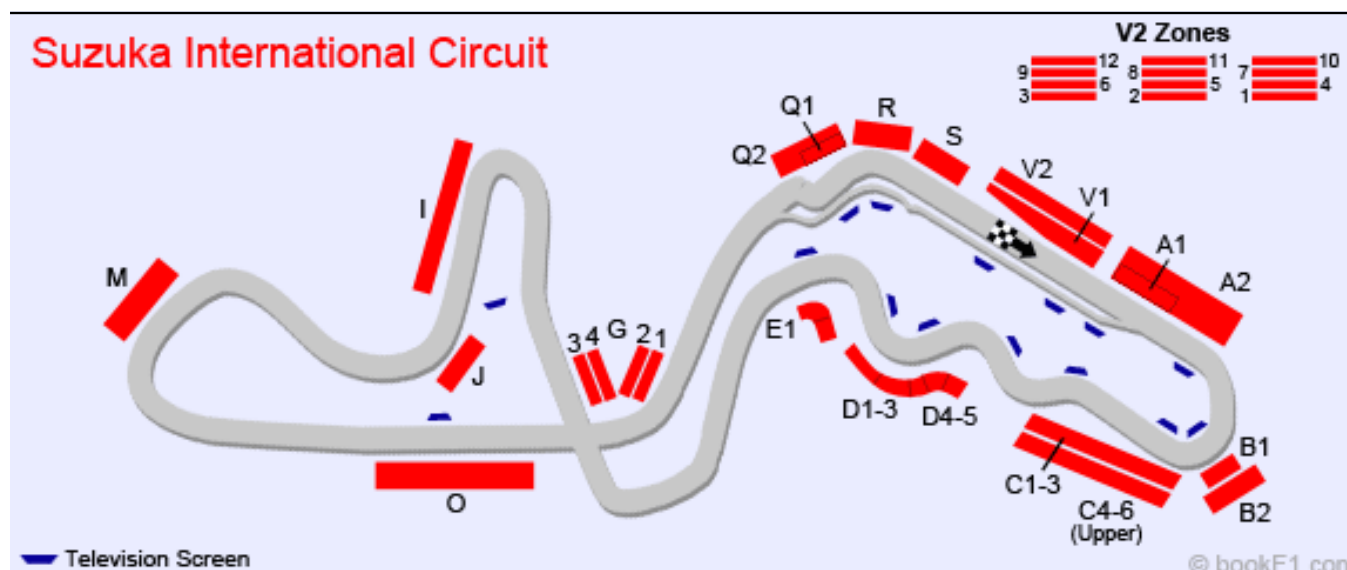

The current normal ticket prices are expected to be available until 21 September 2012.

Viewing Area	Entry	Facilities	Type	Price (£)
£524 - £667				
V2: Zones 7, 10, 11, 12	Fri-Sun		Adult	667 sold out
V2: Zones 4, 8	Fri-Sun		Adult	632 sold out
V2: Zones 1, 5	Fri-Sun		Adult	597
V2: Zones 2, 3, 6, 9	Fri-Sun		Adult	562
V1	Fri-Sun		Adult	545
£382 - £524				
B2: Upper Tier	Fri-Sun		Adult	501
Q2: Upper Tier	Fri-Sun		Adult	422 sold out
A2: Upper Tier	Fri-Sun		Adult	413
R	Fri-Sun		Adult	387 sold out
£240 - £382				
B1: Lower Tier	Fri-Sun		Adult	378
A1: Lower Tier	Fri-Sun		Adult	360
D: Zones 4, 5	Fri-Sun		Adult	325
S	Fri-Sun		Adult	325 sold out
I	Fri-Sun		Adult	308 sold out