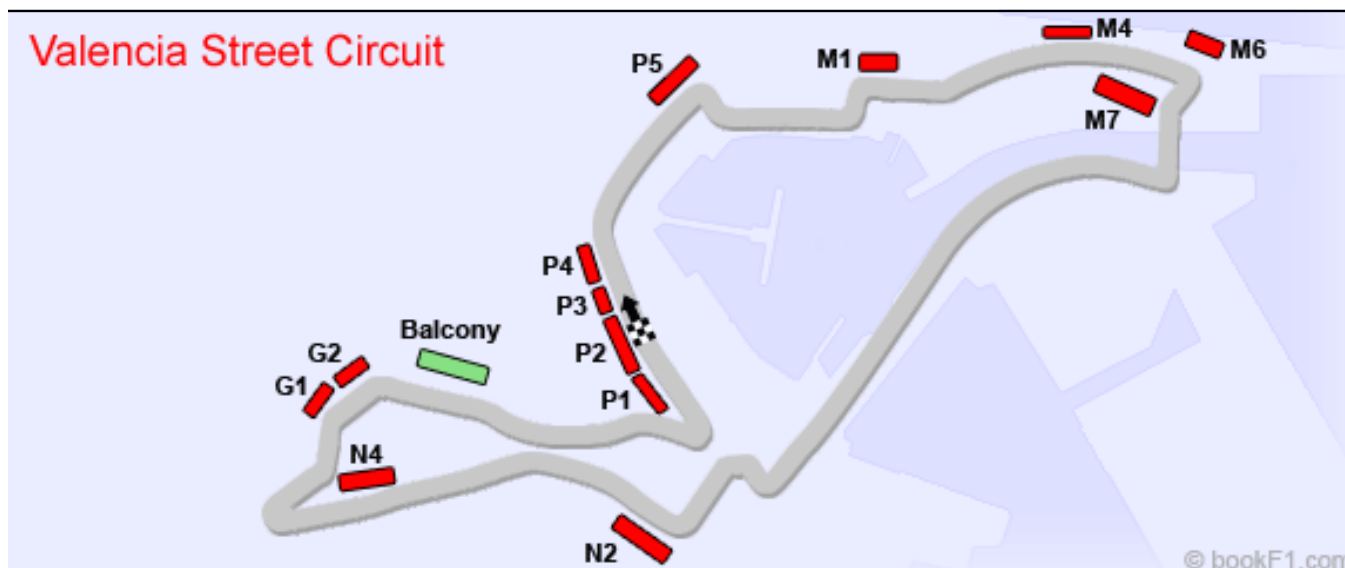

European Formula 1 Grand Prix

RACE TICKETS

22 June 2012 to 24 June 2012

This price list and information was generated on 17/05/12 17:32. All content in this document is subject to change without notice so please check www.bookf1.com for the latest information.

The current normal ticket prices are expected to be available until 11 June 2012.

Viewing Area	Entry	Facilities	Type	Price (£)
Principal				
P1	Fri-Sun		Adult	486
P2	Fri-Sun		Adult	486
P1	Sun		Adult	428
P2	Sun		Adult	428
P4	Fri-Sun		Adult	367
P4	Sun		Adult	318
Accessible	Fri-Sun		Disabled	310
P5	Fri-Sun		Adult	310
P1	Fri-Sat		Adult	286
P2	Fri-Sat		Adult	286
P3	Fri-Sun		Adult	286
Accessible	Sun		Disabled	261
P5	Sun		Adult	261
P3	Sun		Adult	237