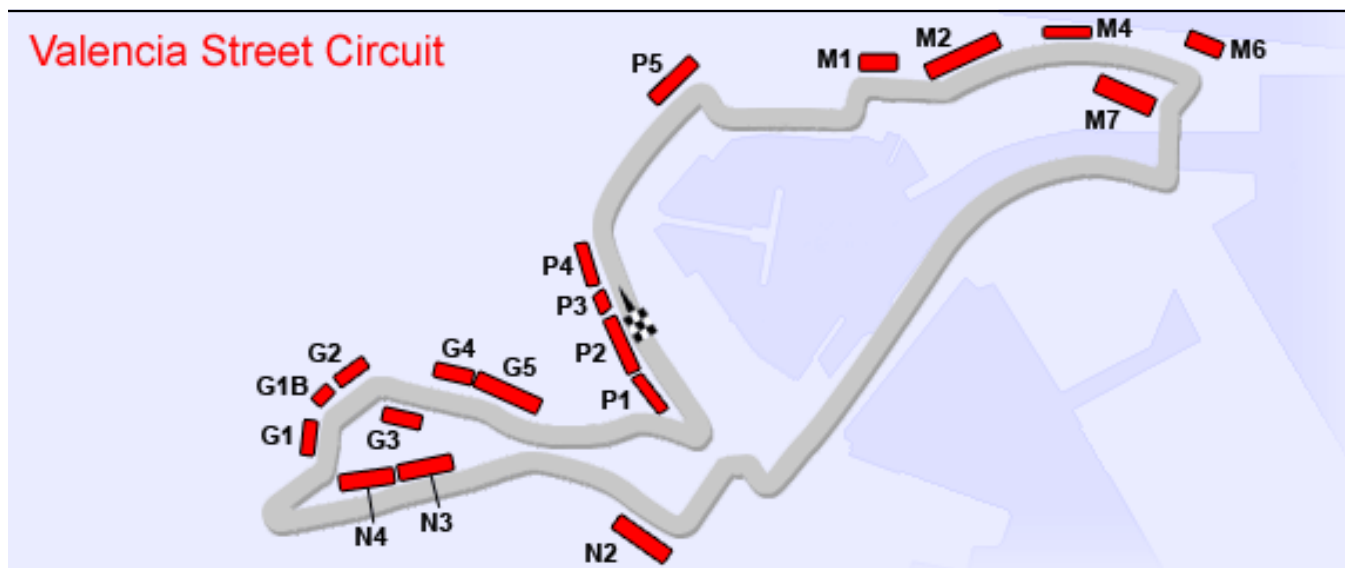

The current normal ticket prices are expected to be available until 02 June 2010.

Viewing Area	Entry	Facilities	Type	Price (\$)
Principal				
P1	Fri - Sun	  	Adult	898
P2	Fri - Sun	  	Adult	898
P3	Fri - Sun		Adult	690 sold out
P4	Fri - Sun		Adult	690
P5	Fri - Sun		Adult	690
Accessible	Fri - Sun		Disabled	362
Malvarrosa				
M1	Fri - Sun		Adult	605
M6	Fri - Sun		Adult	605
M2	Fri - Sun		Adult	539
M7	Fri - Sun		Adult	281
M4	Sun		Adult	217 sold out
M4	Sat		Adult	144
M4	Fri		Adult	73
Nazaret				