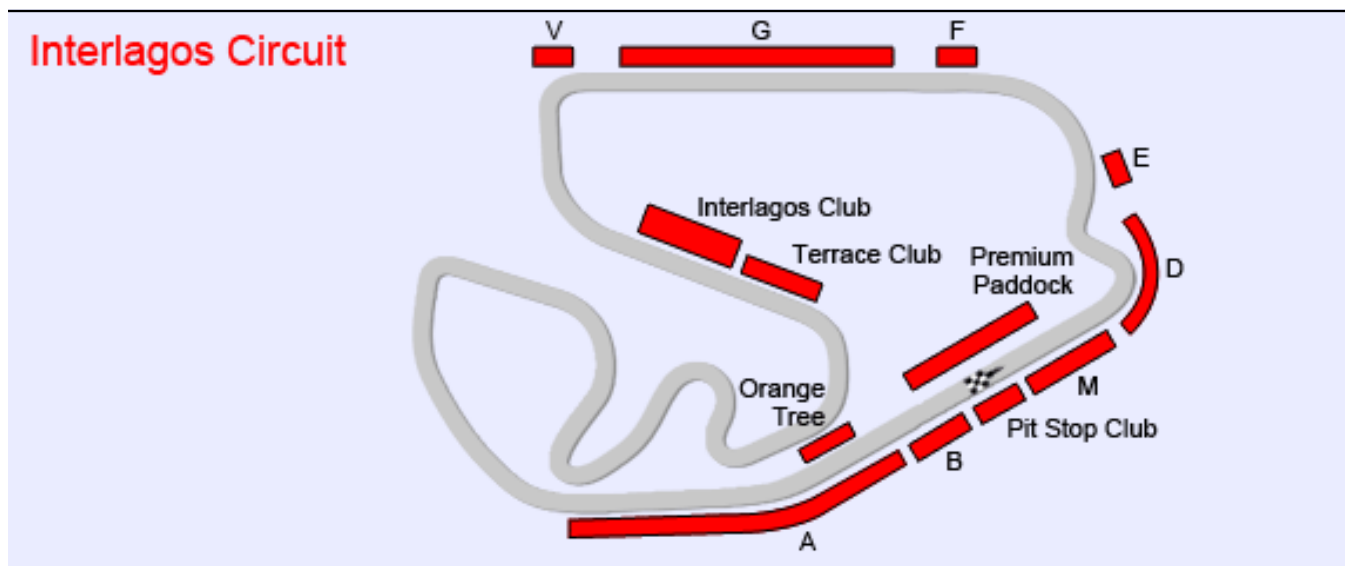

The current normal ticket prices are expected to be available until 16 October 2010.

| Viewing Area | Entry | Facilities | Type | Price (\$) |
|--------------------------|-----------|---|-------|------------|
| \$1,170 - \$1,478 | | | | |
| Grandstand E | Fri - Sun |   | Adult | 1,478 |
| Grandstand E | Sat - Sun |   | Adult | 1,414 |
| Grandstand D | Fri - Sun |   | Adult | 1,264 |
| Grandstand D | Sat - Sun |   | Adult | 1,179 |
| \$862 - \$1,170 | | | | |
| Grandstand V | Fri - Sun |   | Adult | 1,104 |
| Grandstand V | Sat - Sun |   | Adult | 959 |
| Grandstand B | Fri - Sun |   | Adult | 927 |
| Grandstand B | Sat - Sun |   | Adult | 874 |
| \$555 - \$862 | | | | |
| Grandstand M | Fri - Sun |    | Adult | 767 |
| Grandstand F | Fri - Sun |   | Adult | 729 |
| Grandstand M | Sat - Sun |    | Adult | 707 |
| Grandstand F | Sat - Sun |   | Adult | 665 |
| \$247 - \$555 | | | | |
| Grandstand A | Fri - Sun |  | Adult | 370 |