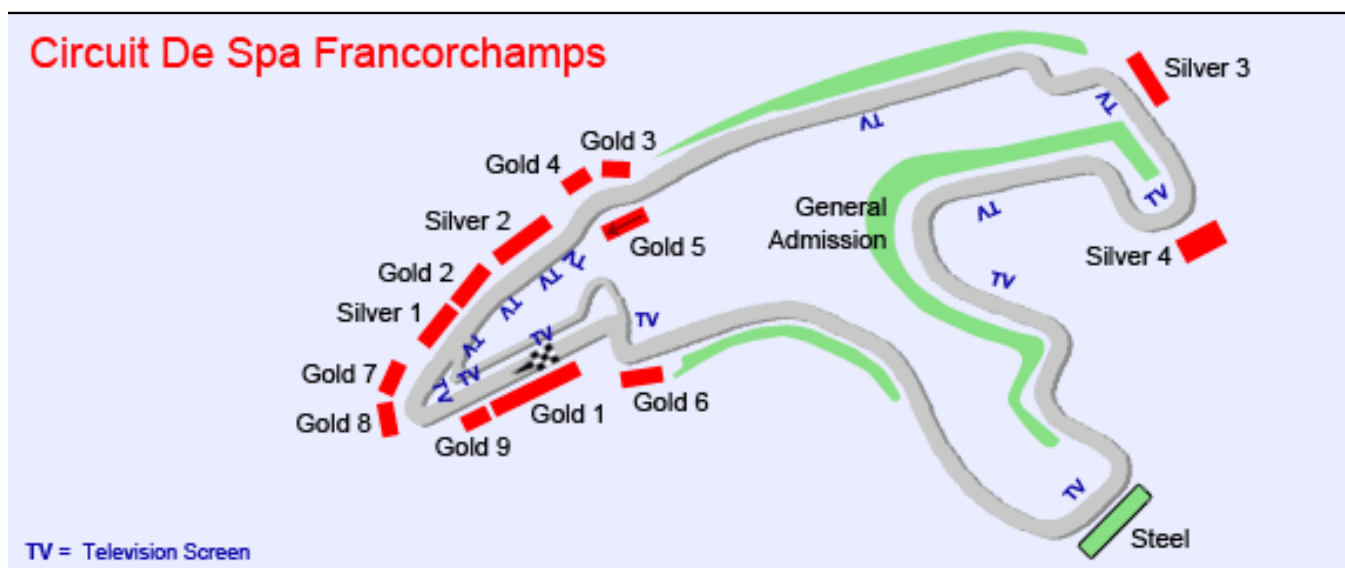

The current 3rd discount period ticket prices are expected to be available until 31 May 2010.

| Viewing Area          | Entry     | Facilities  | Type  | Price (\$) |
|-----------------------|-----------|---|-------|------------|
| <b>Gold Covered</b>   |           |   |       |            |
| Gold 1 Pit            | Fri - Sun |  | Adult | 756        |
| Gold 1 Pit            | Sun       |  | Adult | 699        |
| Gold 2 GP2            | Fri - Sun |  | Adult | 661        |
| Gold 3 Eau-Rouge      | Fri - Sun |  | Adult | 661        |
| Gold 6 Chicane        | Fri - Sun |  | Adult | 661        |
| Gold 8 Source         | Fri - Sun |  | Adult | 661        |
| Gold 2 GP2            | Sun       |  | Adult | 640        |
| Gold 3 Eau-Rouge      | Sun       |  | Adult | 640        |
| Gold 6 Chicane        | Sun       |  | Adult | 640        |
| Gold 8 Source         | Sun       |  | Adult | 640        |
| <b>Gold Uncovered</b> |           |   |       |            |
| Gold 4 Eau-Rouge      | Fri - Sun |  | Adult | 589        |
| Gold 7 Source         | Fri - Sun |  | Adult | 589        |
| Gold 9 Pole Position  | Fri - Sun |  | Adult | 589        |
| Gold 4 Eau-Rouge      | Sun       |  | Adult | 567        |
| Gold 7 Source         | Sun       |  | Adult | 567        |